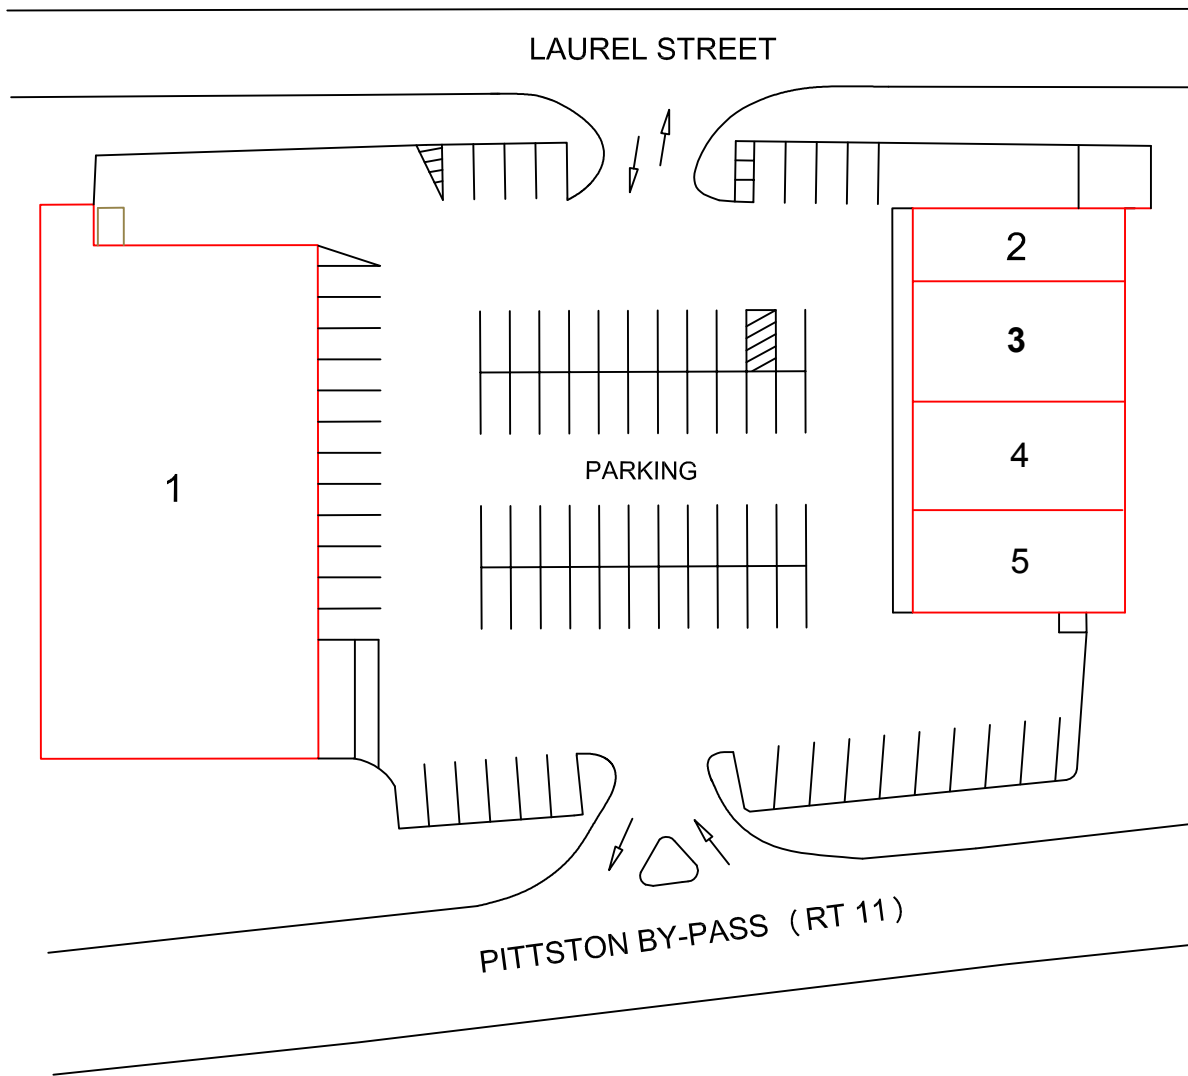

UNIT	TENANT
1.	RITE AID
2.	SUBWAY
3.	MATHEWS LIQUIDATION
4.	PRICE SMART
5.	DOMINO'S

GRAPHIC SCALE

## LAUREL SHOPPING PLAZA

170 LAUREL STREET  
PITTSTON, PA 18640

219 NASSAU STREET  
PRINCETON, NJ 08542